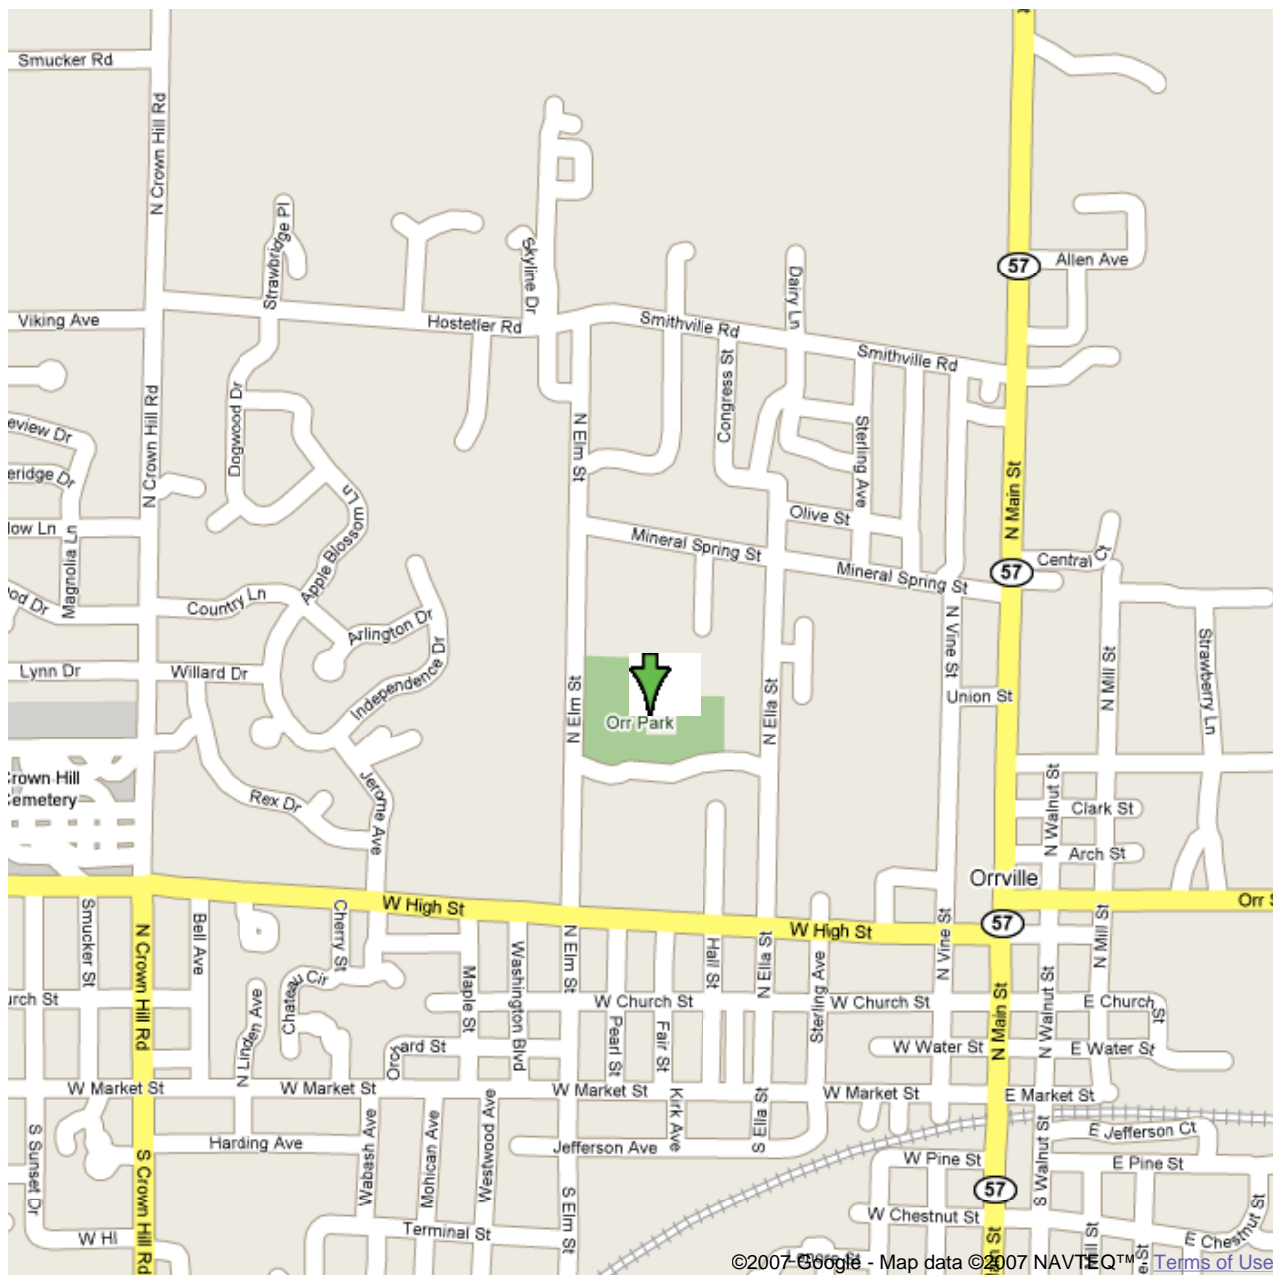

Address **Orr Park**

Notes From Main Street (SR57), turn west onto W High Street; turn right on N Elm Street; Orr Pool and Park is on your right. Corner of W High & N Elm Streets.

©2007 Google - Map data ©2007 NAVTEQ™ Terms of Use